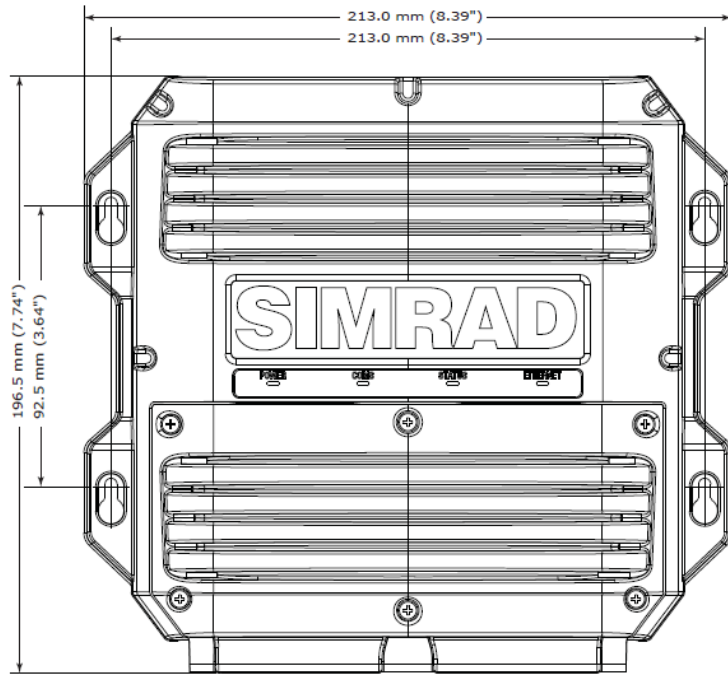

Halo™ - Dimensional Drawings - all models

Halo™ - Dimensional Drawings

Antenna rotation – maximum rotation

Halo™ - Dimensional Drawing RI-12

→ **Note:** Where possible, mount the processor in a way that the LEDs indicators may be viewed if required for diagnostic purposes.

► **Note:**

- It is best to mount the RI-12 vertically