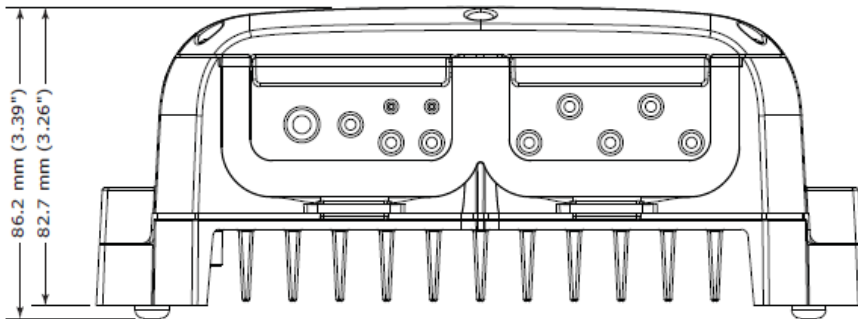

Halo™ - Dimensional Drawings - all models

Halo™ - Dimensional Drawings

Antenna rotation – maximum rotation

Halo™ - Dimensional Drawing RI-12

→ **Note:** Where possible, mount the processor in a way that the LEDs indicators may be viewed if required for diagnostic purposes.

► **Note:**

- It is best to mount the RI-12 vertically