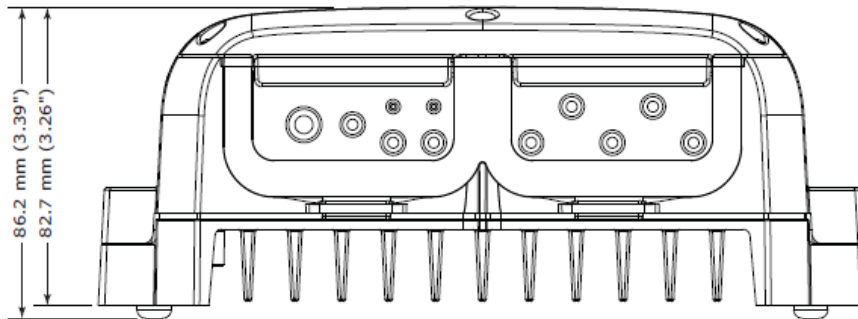

Halo™ - Dimensional Drawings - all models

Halo™ - Dimensional Drawings

Antenna rotation – maximum rotation

Halo™ - Dimensional Drawing RI-12

→ **Note:** Where possible, mount the processor in a way that the LEDs indicators may be viewed if required for diagnostic purposes.

► **Note:**

- It is best to mount the RI-12 vertically