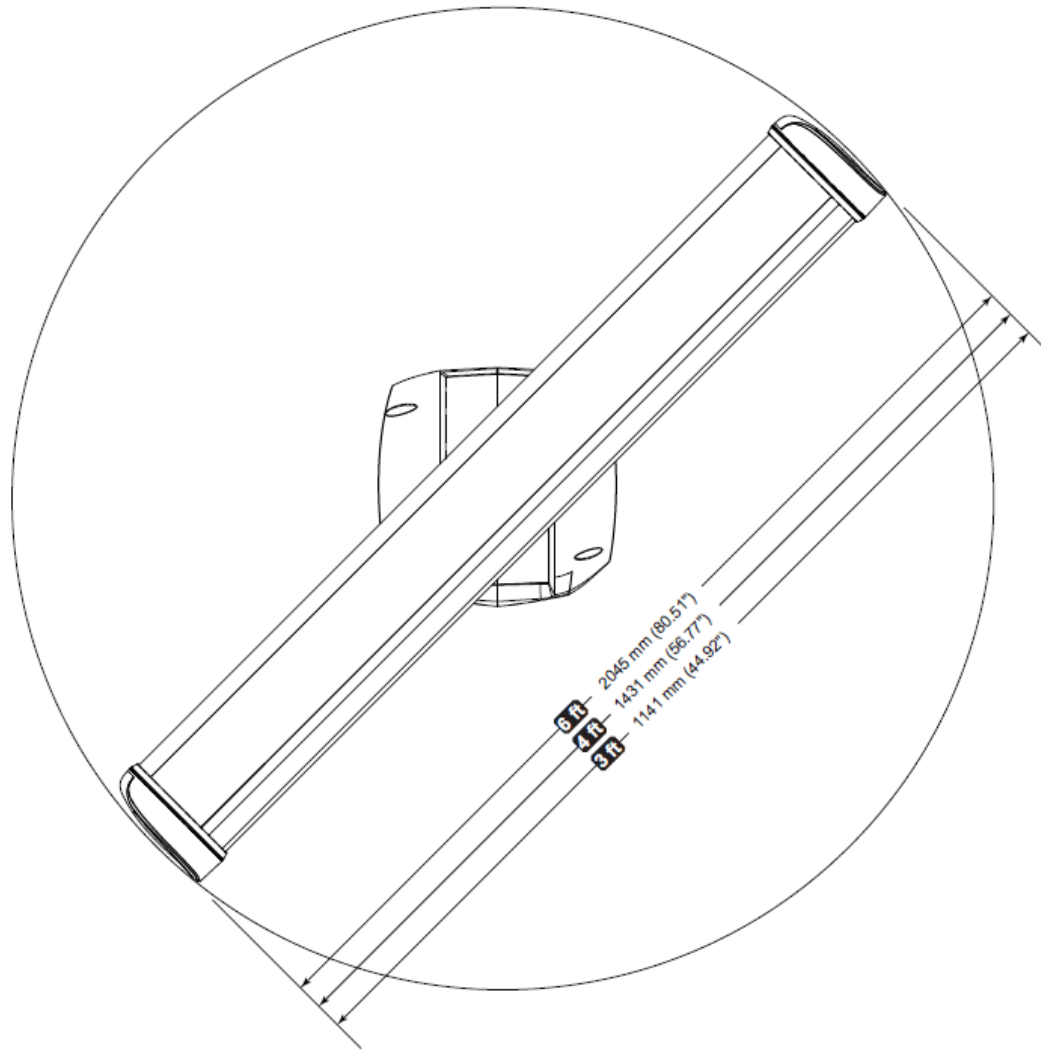

Halo™ - Dimensional Drawings - all models

Halo™ - Dimensional Drawings

Antenna rotation – maximum rotation

Halo™ - Dimensional Drawing RI-12

→ **Note:** Where possible, mount the processor in a way that the LEDs indicators may be viewed if required for diagnostic purposes.

► **Note:**

- It is best to mount the RI-12 vertically