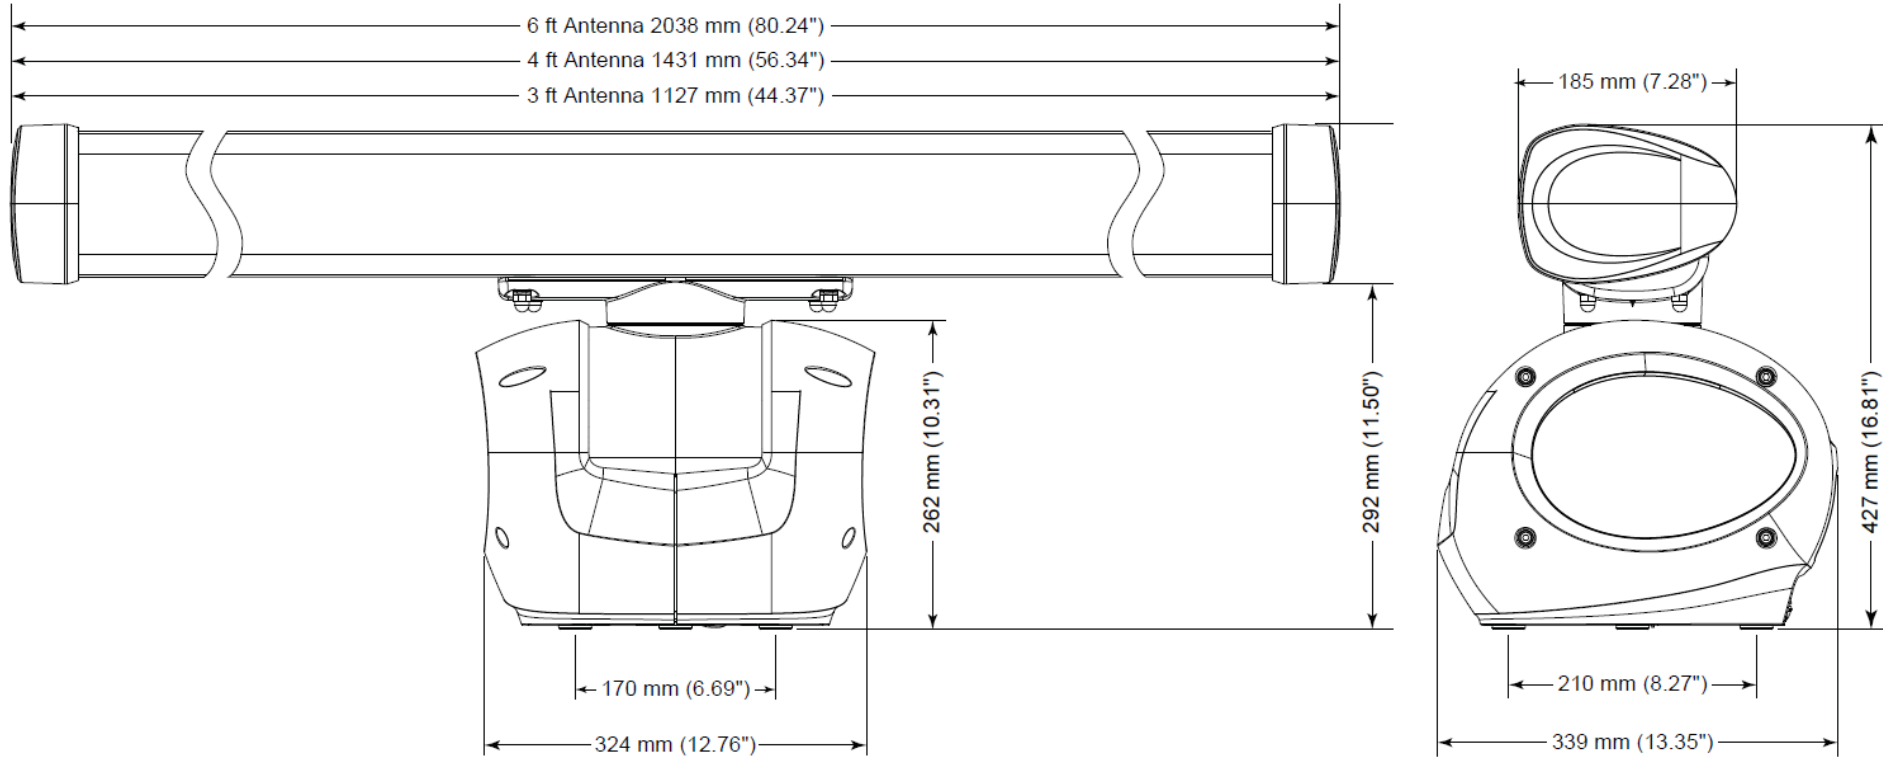

Halo™ - Dimensional Drawings - all models

Halo™ - Dimensional Drawings

Antenna rotation – maximum rotation

Halo™ - Dimensional Drawing RI-12

→ **Note:** Where possible, mount the processor in a way that the LEDs indicators may be viewed if required for diagnostic purposes.

► **Note:**

- It is best to mount the RI-12 vertically