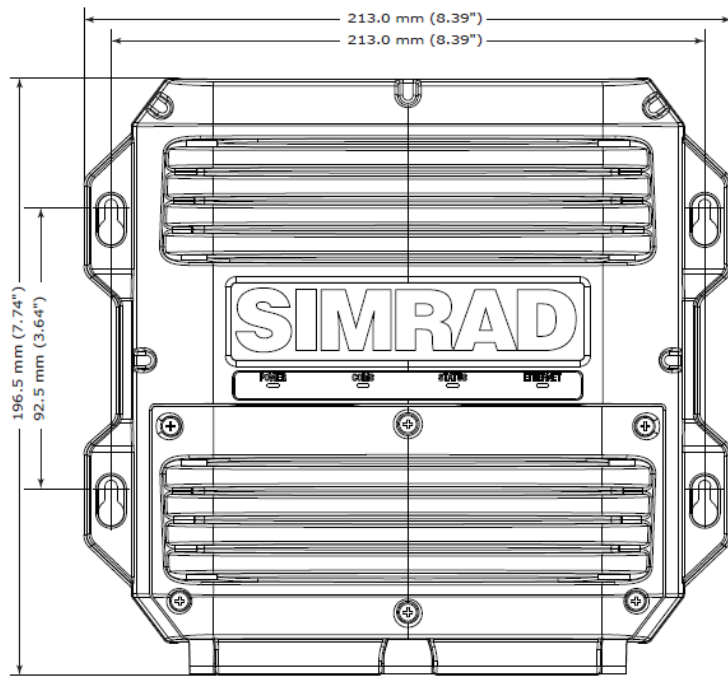

Halo™ - Dimensional Drawings - all models

Halo™ - Dimensional Drawings

Antenna rotation – maximum rotation

Halo™ - Dimensional Drawing RI-12

→ **Note:** Where possible, mount the processor in a way that the LEDs indicators may be viewed if required for diagnostic purposes.

► **Note:**

- It is best to mount the RI-12 vertically