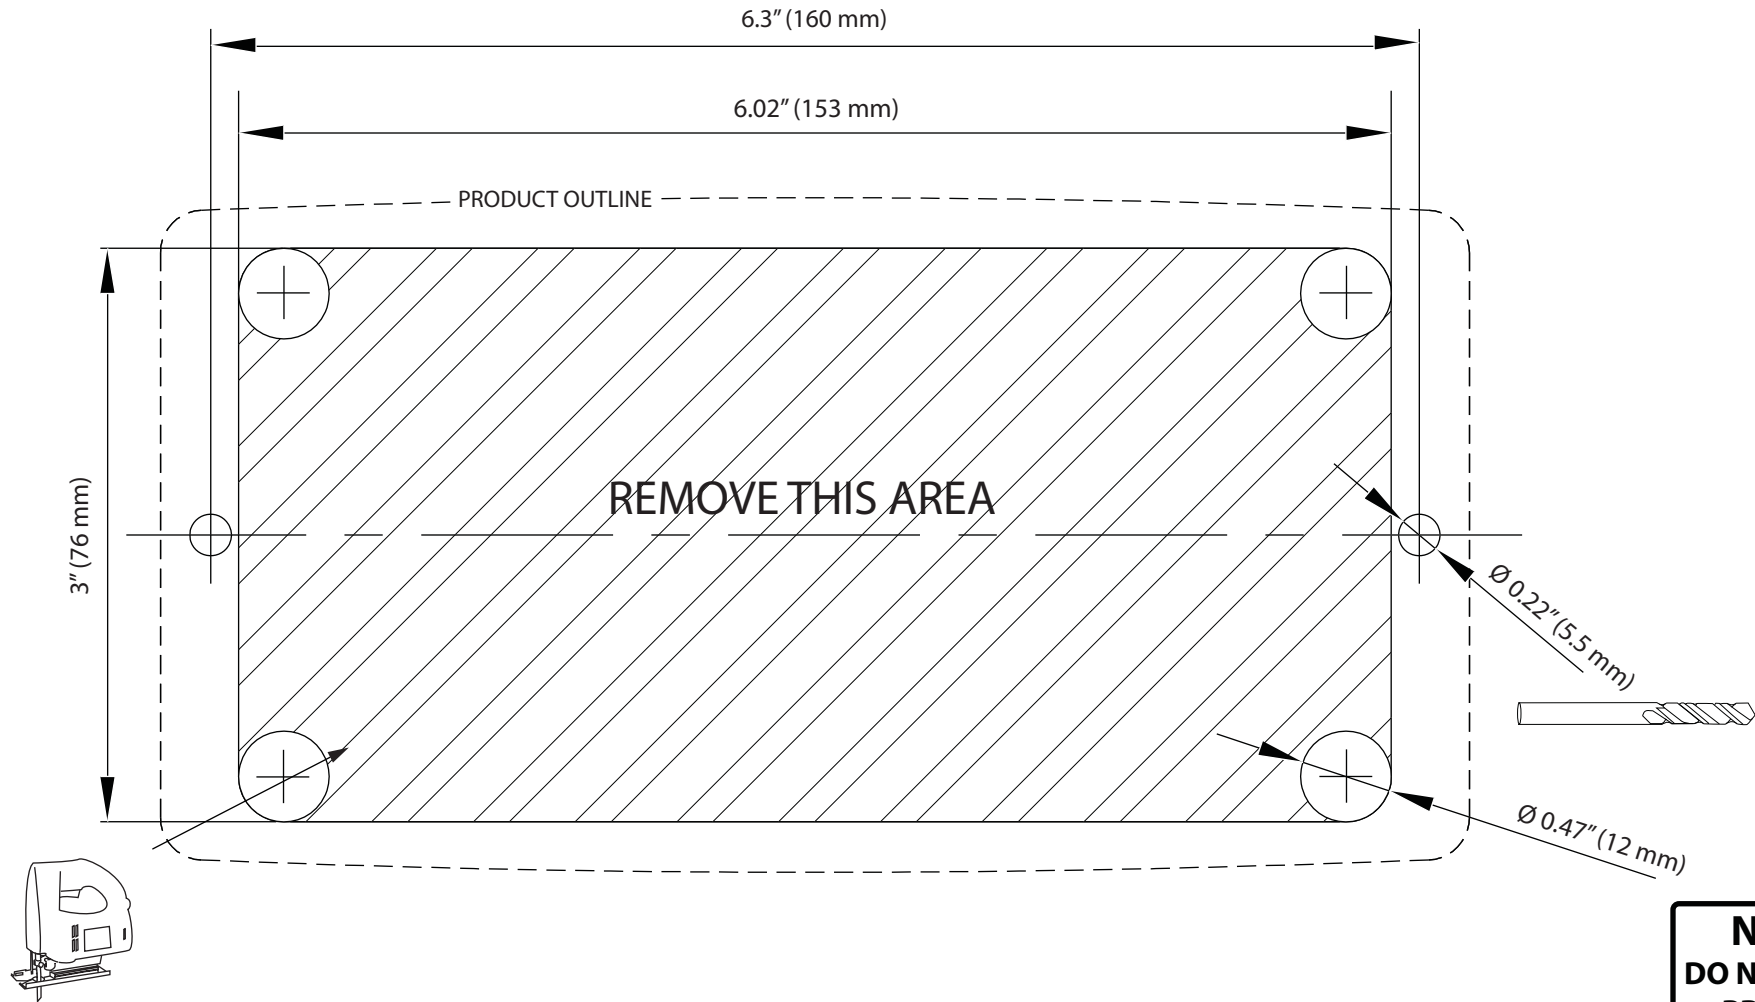

MOUNTING TEMPLATE FOR VHF'S (Type C)

IMPORTANT. Do not use this template if it has been rescaled by copying or printing. If this is not the original, or is a print from a file, please check the dimension lines below are to scale before use.